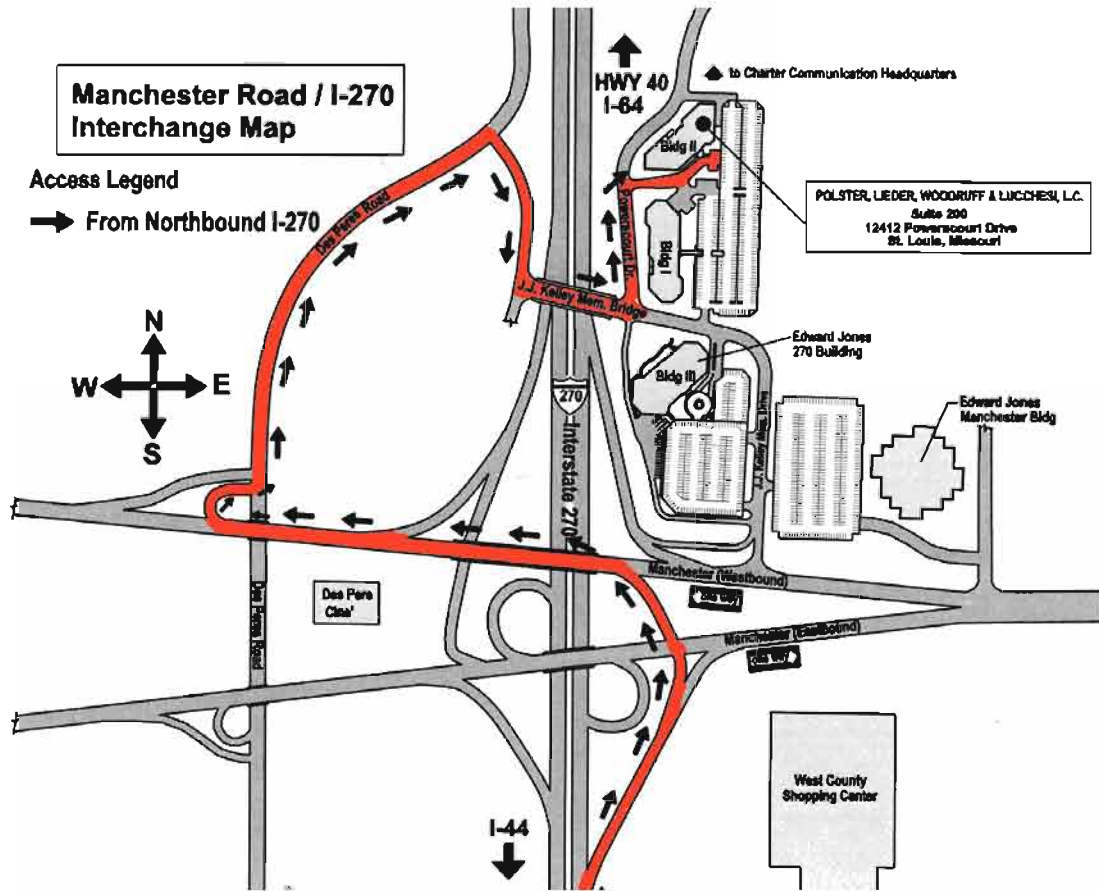

FROM NORTHBOUND I-270

Take Manchester (Westbound) exit – stay in right lane.

Take Des Peres Road exit – at stoplight go left.

Go right onto J.J. Kelley Memorial Bridge Drive.

Go left over bridge (over I-270).

Go left onto Powerscourt Drive.

After the first building, there is a drive on right between the buildings for visitor parking.