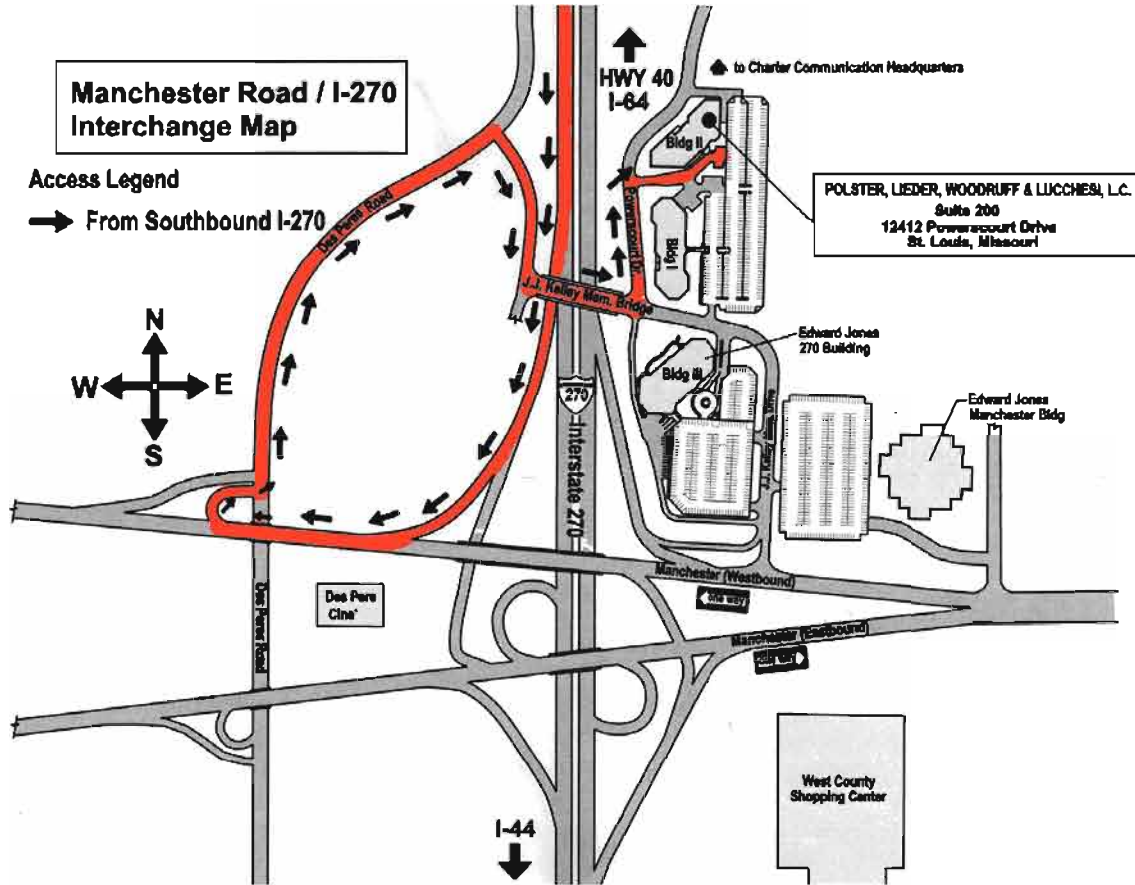

FROM SOUTHBOUND I-270

Take Manchester (Westbound) exit – stay in right lane.

Take Des Peres Road exit – at stoplight go left.

Go right on J.J. Kelley Memorial Bridge Drive.

Go left over the bridge (over I-270).

Go left onto Powerscourt Drive.

After the first building, there is a drive on right between the buildings for visitor parking.